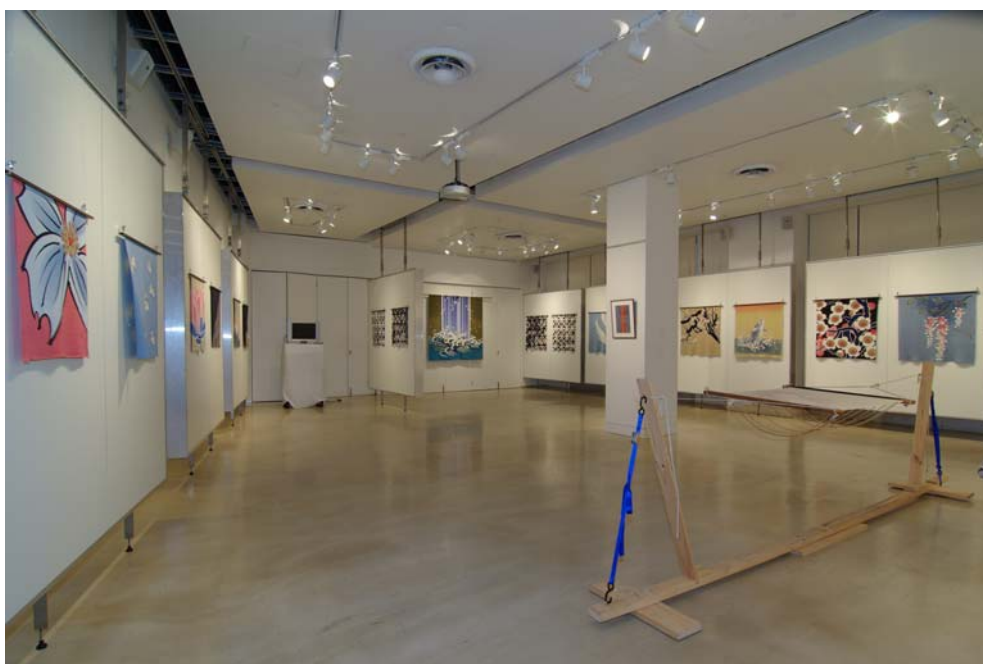

Japan Foundation Gallery Space

Features:

- 190m²
- Floor to ceiling height: 3.65m
- Air-conditioning (during Chifley Plaza operation hours)
- Lighting: Track (spots), brightness adjustable
- 10 moveable panels (2.4m²)
- Hanging system: Track/line for hanging on panels and walls
- Fixed roll-down screen (234cm (w) x 175cm (h))
- Fixed video projector
- Use of natural light possible
- Fixed speakers
- Polished cement floor
- Maximum capacity: Standing 150; Seated 120

Available equipment:

- Free-standing video projector
- DVD/CD player
- Free-standing LCD monitor
- 2 microphones
- Floor to ceiling height ladder
- Black folding stages (3 @ 1.2m x 2.4m x height: 40cm)
- Clip frames (20 @ 40cm x 50cm; 25 @ 50cm x 70cm)
- Light-brown wooden stages (9 @ 1.2m x 1.2m x 30cm)
- White plinths (11 @ 30cm x 30cm x 60cm; 4 @ 30cm x 60cm x 60cm)

Japan Foundation Multipurpose Space

Features:

- 106m²
- Air-conditioning (during Chifley Plaza operation hours)
- Projection room with 16mm film projector
- Fixed roll-down screen (405cm (w) x 230cm (h))
- Fixed video projector
- Amplifier/Mixer
- Fixed speakers
- T-loop system (for the hearing impaired)
- 3 fixed LCD monitors
- Carpeted floor
- Maximum capacity: Seated 100

Available equipment:

- DVD/CD player
- 2 Microphones
- Lectern
- Black folding stages (3 @ 1.2m x 2.4m x height: 40cm)
- Chairs
- Tables (20 @ 60cm x 180cm x 70cm)
- 6 *Tatami* mats